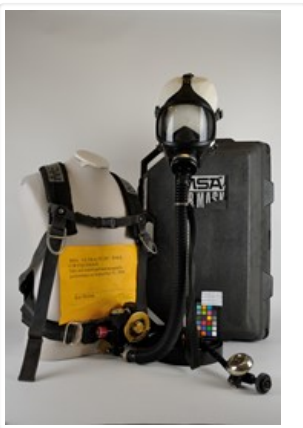

Collections

ALARM, FIRE

<https://collections.galtmuseum.com/en/permalink/artifact1503>

Other Name: HOUSE ALARM SYSTEM
Date Range From: 1908
Date Range To: 1973
Material Type: Artifact
Materials: STEEL, GLASS, BRASS
Catalogue Number: P19760096000