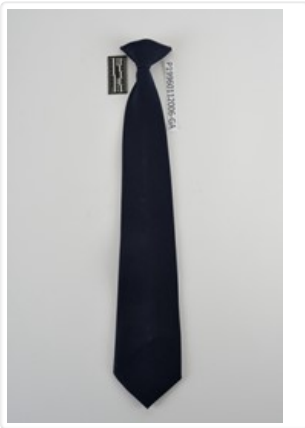

NECKTIE

<https://collections.galtmuseum.com/en/permalink/artifact7650>

Other Name: LETHBRIDGE CITY POLICE
Date Range From: 1970
Date Range To: 1980
Material Type: Artifact
Materials: POLYESTER
Catalogue Number: P19960112006