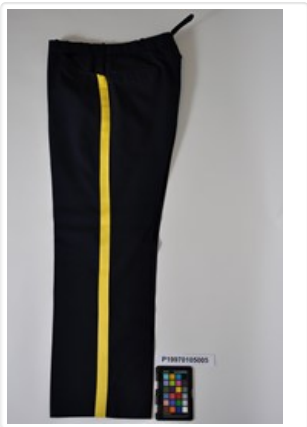

PANTS

<https://collections.galtmuseum.com/en/permalink/artifact7995>

Other Name: RCMP TROUSERS
Date Range From: 1960
Date Range To: 1970
Material Type: Artifact
Materials: WOOL, COTTON
Catalogue Number: P19970105005