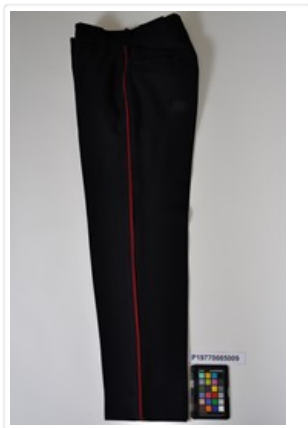

UNIFORM, POLICE

<https://collections.galtmuseum.com/en/permalink/artifact5076>

Other Name: CITY POLICE PANTS
Date Range From: 1950
Date Range To: 1960
Material Type: Artifact
Materials: WOOL, COTTON, GABARDINE
Catalogue Number: P19770085009