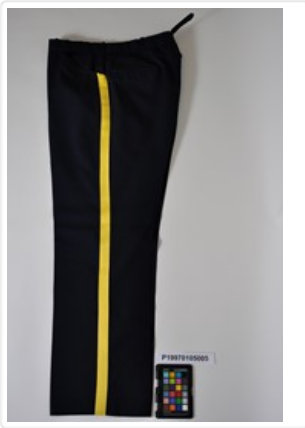

PANTS

<https://collections.galtmuseum.com/en/permalink/artifact7995>

Other Name: RCMP TROUSERS
Date Range From: 1960
Date Range To: 1970
Material Type: Artifact
Materials: WOOL, COTTON
Catalogue Number: P19970105005