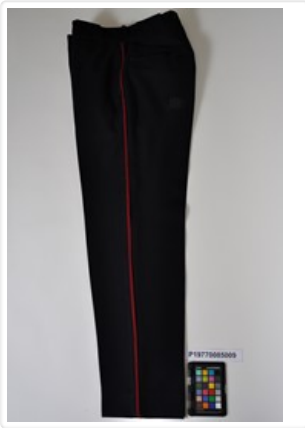

UNIFORM, POLICE

<https://collections.galtmuseum.com/en/permalink/artifact5076>

Other Name: CITY POLICE PANTS
Date Range From: 1950
Date Range To: 1960
Material Type: Artifact
Materials: WOOL, COTTON, GABARDINE
Catalogue Number: P19770085009