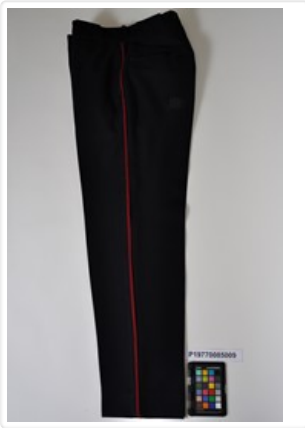

UNIFORM, POLICE

<https://collections.galtmuseum.com/en/permalink/artifact5076>

Other Name: CITY POLICE PANTS
Date Range From: 1950
Date Range To: 1960
Material Type: Artifact
Materials: WOOL, COTTON, GABARDINE
Catalogue Number: P19770085009

BADGE, POLICE

<https://collections.galtmuseum.com/en/permalink/artifact2089>

Date Range From: 1908
Date Range To: 1920
Material Type: Artifact
Materials: BRASS
Catalogue Number: P19672564007