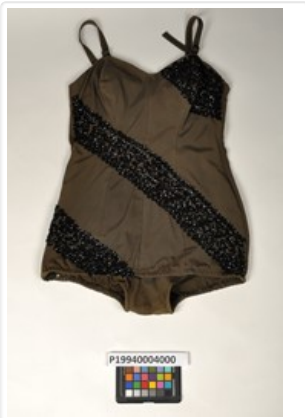

SUIT, BATHING

<https://collections.galtmuseum.com/en/permalink/artifact996>

Date Range From: 1940
Date Range To: 1950
Material Type: Artifact
Materials: BENGALINE, COTTON, NYLON, RAYON, PLASTIC, ALUMINUM(?)
Catalogue Number: P19940004000