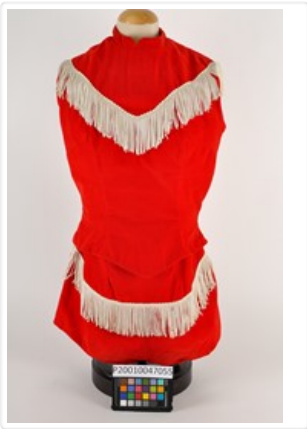

COSTUME

<https://collections.galtmuseum.com/en/permalink/artifact11289>

Other Name: MAJORETTE COSTUME

Date Range From: 1950

Date Range To: 1960

Material Type: Artifact

Materials: VELVET, TASSELS

Catalogue Number: P20010047055