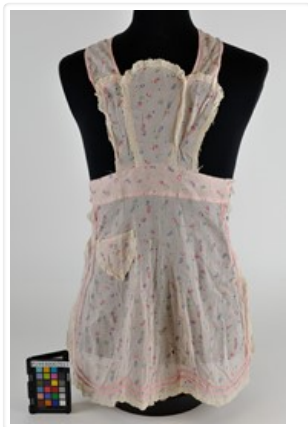

APRON

<https://collections.galtmuseum.com/en/permalink/artifact5835>

Date Range From: 1945
Date Range To: 1955
Material Type: Artifact
Materials: COTTON, LINEN
Catalogue Number: P19930007011

ARMBAND

<https://collections.galtmuseum.com/en/permalink/artifact13100>

Material Type: Artifact
Materials: NYLON, COTTON
Catalogue Number: P20150022002