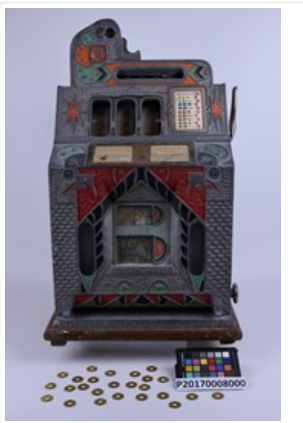

Collections

MAH-JONGG

<https://collections.galtmuseum.com/en/permalink/artifact13210>

Other Name: MAHJONG SET

Material Type: Artifact

Materials: PLASTIC

Catalogue Number: P20150028000

MACHINE, SLOT

<https://collections.galtmuseum.com/en/permalink/artifact13222>

Material Type: Artifact

Materials: IRON, WOOD, PLASTIC

Catalogue Number: P20170008000