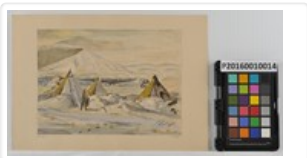

PAINTING

<https://collections.galtmuseum.com/en/permalink/artifact13250>

Other Name: "UMNAK"
Date Range From: 1942
Date Range To: 1946
Material Type: Artifact
Materials: WATERCOLOUR, PAPER
Catalogue Number: P20160010014