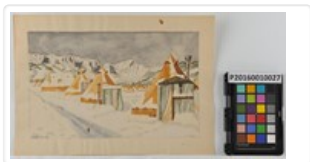

PAINTING

<https://collections.galtmuseum.com/en/permalink/artifact13263>

Other Name: "OZADA, KANADA"
Date Range From: 1942
Date Range To: 1946
Material Type: Artifact
Materials: WATERCOLOUR, PAPER
Catalogue Number: P20160010027