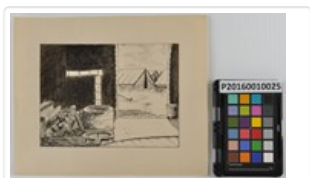

DRAWING

<https://collections.galtmuseum.com/en/permalink/artifact13261>

Other Name: "KANADA, OZADA,
Date Range From: 1942
Date Range To: 1946
Material Type: Artifact
Materials: BLACK INK, PAPER
Catalogue Number: P20160010025