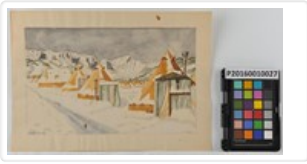

PAINTING

<https://collections.galtmuseum.com/en/permalink/artifact13263>

Other Name: "OZADA, KANADA"
Date Range From: 1942
Date Range To: 1946
Material Type: Artifact
Materials: WATERCOLOUR, PAPER
Catalogue Number: P20160010027