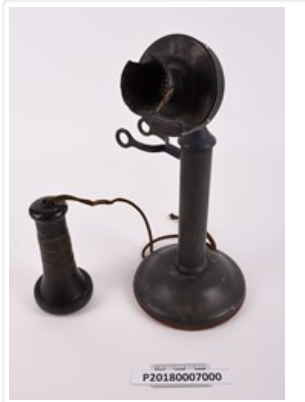

Collections

TELEPHONE

<https://collections.galtmuseum.com/en/permalink/artifact13395>

Other Name: CANDLESTICK TELEPHONE
Date Range From: 1950
Date Range To: 1970
Material Type: Artifact
Materials: METAL, COTTON, PLASTIC
Catalogue Number: P20180007000

BANJOLELE

<https://collections.galtmuseum.com/en/permalink/artifact13396>

Date Range From: 1930
Date Range To: 1940
Material Type: Artifact
Materials: WOOD, LEATHER, METAL
Catalogue Number: P20180001001

GUITAR

<https://collections.galtmuseum.com/en/permalink/artifact13397>

Date Range From: 1930
Date Range To: 1940
Material Type: Artifact
Materials: WOOD, METAL, SHELL
Catalogue Number: P20180001002

COWBELL