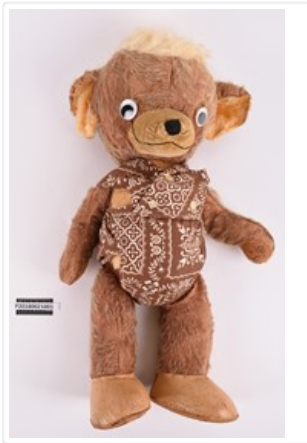

<https://collections.galtmuseum.com/en/permalink/artifact13174>

Date Range From: 1933
Date Range To: 2000
Material Type: Artifact
Materials: CLOTH, FELT, PAINT
Catalogue Number: P20160003002

TOY, STUFFED