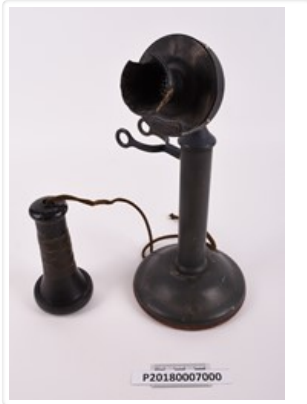

### TELEPHONE

<https://collections.galtmuseum.com/en/permalink/artifact13395>

Other Name: CANDLESTICK TELEPHONE  
Date Range From: 1950  
Date Range To: 1970  
Material Type: Artifact  
Materials: METAL, COTTON, PLASTIC  
Catalogue Number: P20180007000

### COWBELL

<https://collections.galtmuseum.com/en/permalink/artifact13305>

Date Range From: 1930  
Date Range To: 1960  
Material Type: Artifact  
Materials: IRON, LEATHER, STEEL  
Catalogue Number: P20160020000