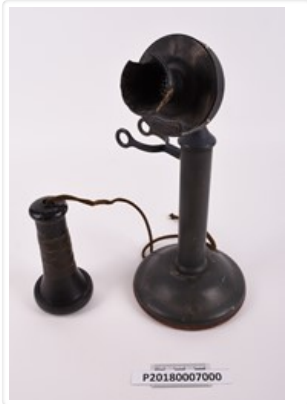

Collections

TELEPHONE

<https://collections.galtmuseum.com/en/permalink/artifact13395>

Other Name: CANDLESTICK TELEPHONE
Date Range From: 1950
Date Range To: 1970
Material Type: Artifact
Materials: METAL, COTTON, PLASTIC
Catalogue Number: P20180007000

COWBELL

<https://collections.galtmuseum.com/en/permalink/artifact13305>

Date Range From: 1930
Date Range To: 1960
Material Type: Artifact
Materials: IRON, LEATHER, STEEL
Catalogue Number: P20160020000

BLANKET, HARVESTING

<https://collections.galtmuseum.com/en/permalink/artifact13179>

Other Name: BLANKET
Date Range From: 1920
Date Range To: 1990
Material Type: Artifact
Materials: RAW FLAX YARN
Catalogue Number: P20160003007

FLAIL, THRESHING

<https://collections.galtmuseum.com/en/permalink/artifact13173>

Other Name: FLAIL
PADDLE

Date Range From: 1920

Date Range To: 1990

Material Type: Artifact

Materials: WOOD

Catalogue Number: P20160003001